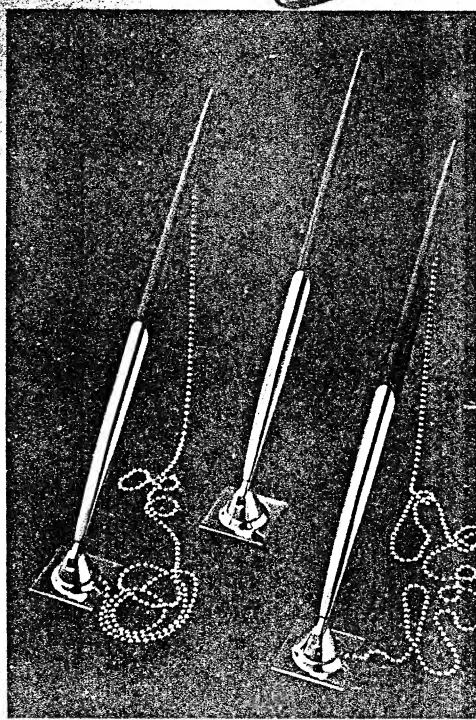

DD6-C   DD6   DD5-C

DD5 "Put-able Pen"™ with self-stick base goes almost any where. Put it on metal, plastic, glass, wood. Bright chrom sockets and lively colors: green, orange, yellow, pink, blue, black, white. Medium point giant refill. Versatility at $3.9

DD5-C "Put-able" pen with chain to keep it from wandering. Bright chrome socket and black "Decor" ballpoint. $4.9

DD6 Gold electroplate socket, brown ballpoint. $4.9

DD6-C "Put-able" pen with brown "Decor" ballpoint i gleaming gold electroplate finish socket, chain. $5.9